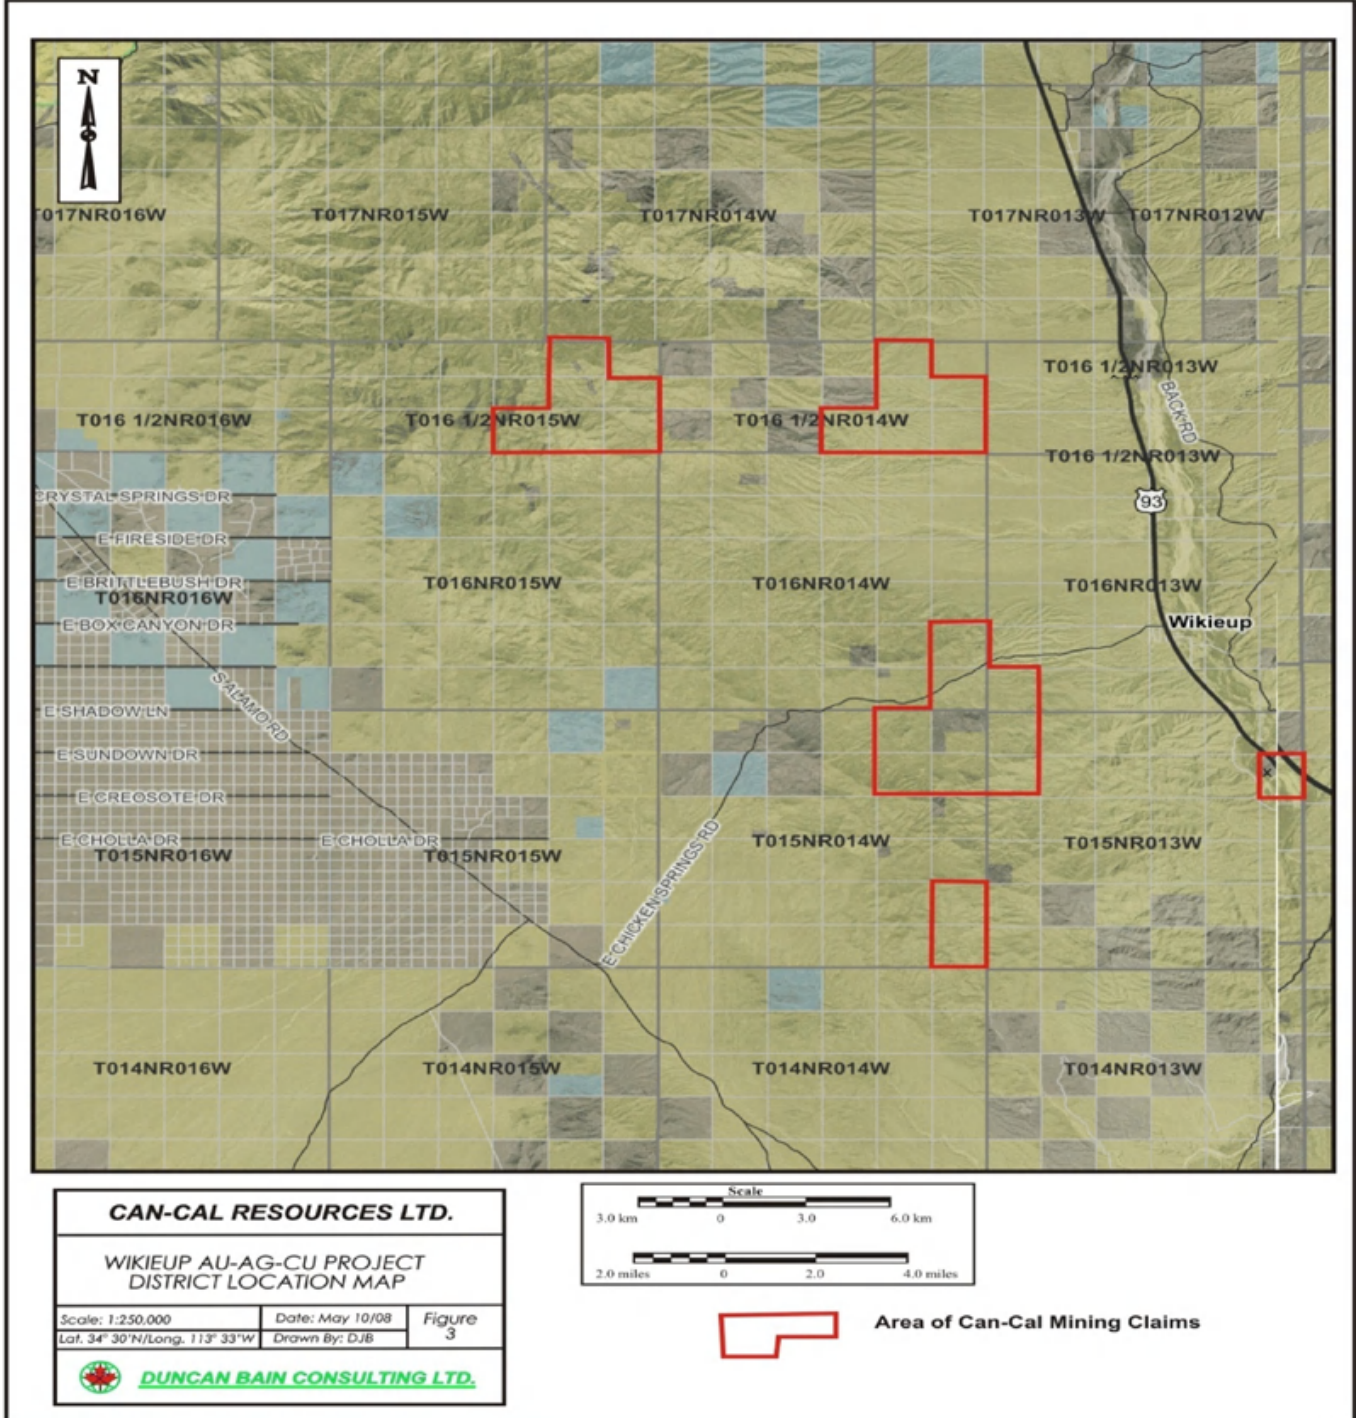

General Location Map

Wikieup Project
Regional Location Map

Wikieup Project District Location Map

Wikieup Project Geology Map

**Can-Cal Resources
Wikieup Project**

CAN-CAL RESOURCES LTD.

WIKIEUP AU-AG-CU PROJECT
PROJECT GEOLOGY MAP

Scale: 1:250,000	Date: May 10/08	Figure 4
Lat. 34° 30' N / Long. 113° 33' W	Drawn By: DJB	

DUNCAN BAIN CONSULTING LTD.