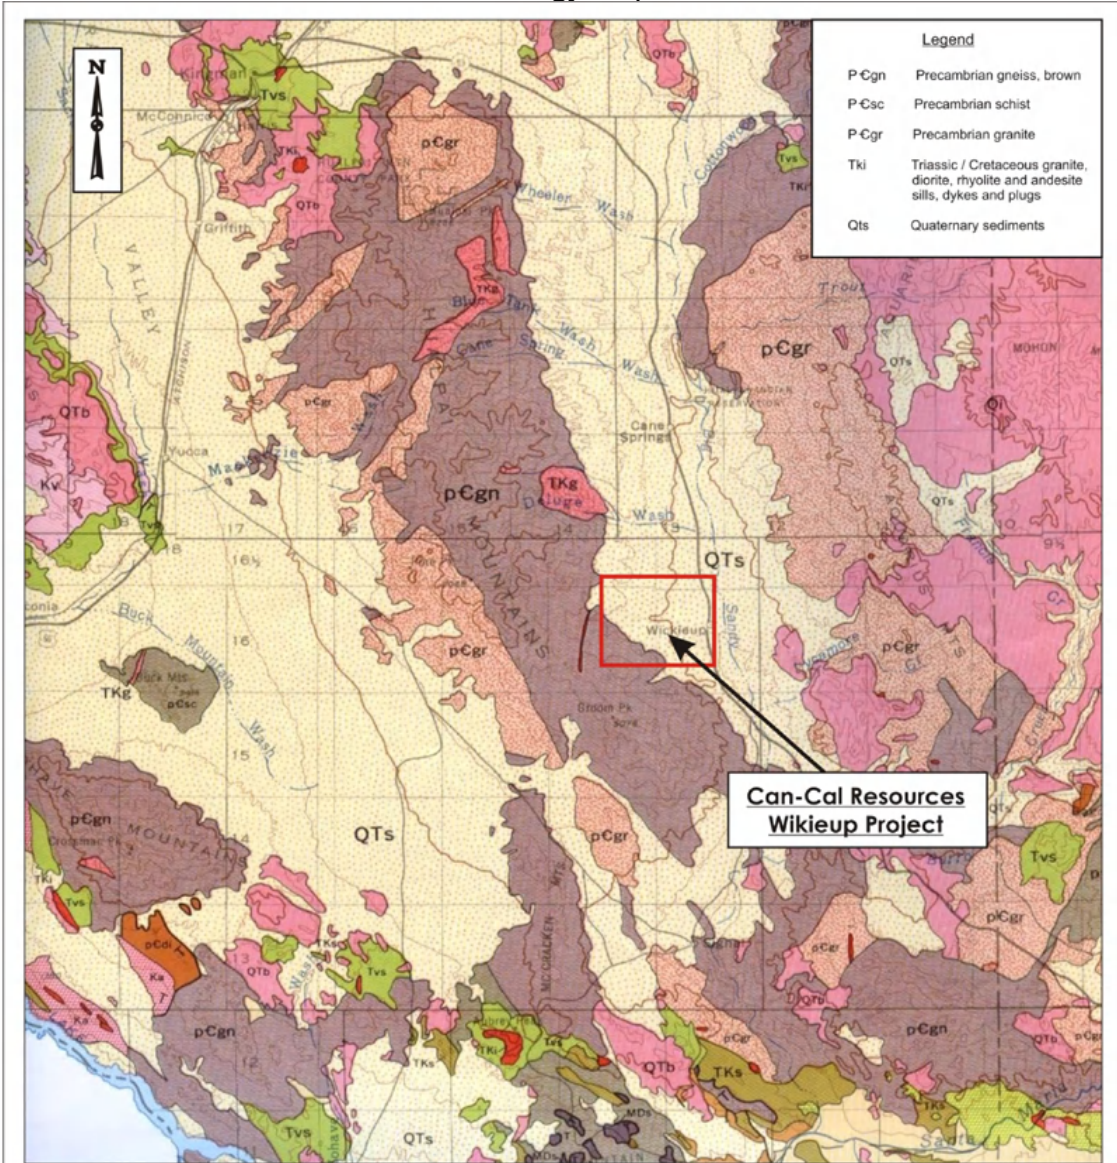

General Location Map

Wikieup Project
Regional Location Map

Wikieup Project District Location Map

Wikieup Project Geology Map

**Can-Cal Resources
Wikieup Project**

CAN-CAL RESOURCES LTD.

WIKIEUP AU-AG-CU PROJECT
PROJECT GEOLOGY MAP

Scale: 1:250,000	Date: May 10/08	Figure 4
Lat. 34° 30' N / Long. 113° 33' W	Drawn By: DJB	

DUNCAN BAIN CONSULTING LTD.